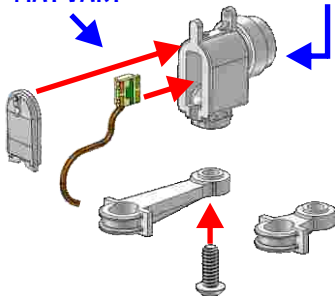

HO Scale 1:87

2308, 2371, 2386 SIGNAL HEAD ASSEMBLY

LED USED
MAY VARY

2308, 2371,
2386 HEAD

000-120
BUTTON HEAD
TORX SCREW

TX-1
TORX1 BIT
REQUIRED
(NOT INCLUDED)